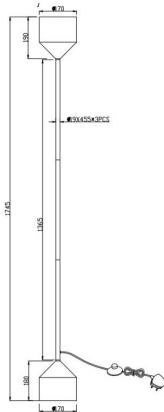

franklite

Standard Uplighter

SL241

In satin nickel finish with a foot switch on the cable.

Finish

Satin Nickel

Arrangement

1 Light

Fixture Type

Standard Lamp

Line Drawing Image

franklite
SL240 / SL241 / SL242

Product Specifications

Insulation	: Class 2 - double insulation, no earth
Fire Restriction	: No restriction
IP Rating	: 20
Number of Lamps	: 1
Lamp cap	: E27
Lamp Code	: L268
Lamp Max	: 20 W
Lumens	: 806
LED K	: 2700
Height	: 1750mm
Stock Weight	: 5.10 kg
Diameter	: 170 mm