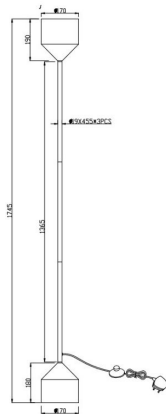

### Arrangement

1 Light

### Line Drawing Image

**franklite**  
SL240 / SL241 / SL242

### Product Specifications

Insulation	: Class 2 - double insulation, no earth
Fire Restriction	: No restriction
IP Rating	: 20
Number of Lamps	: 1
Lamp cap	: E27
Lamp Code	: L268
Lamp Max	: 20 W
Lumens	: 806
LED K	: 2700
Height	: 1750mm
Stock Weight	: 5.10 kg
Diameter	: 170 mm