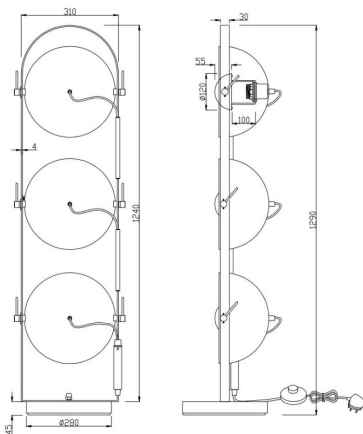

Standard Lamp with three Reflectors

SL238

In black ironwork, The reflectors are gold on the inside and each lamp has a small cover to avoid glare. There is a foot switch on the cable.

Finish

Black / Gold

Arrangement

3 Light

Fixure Type

Standard Lamp

Line Drawing Image

franklite
SL238 / SL239

Product Specifications

Insulation	: Class 2 - double insulation, no earth
Fire Restriction	: No restriction
IP Rating	: 20
Number of Lamps	: 1
Lamp cap	: E27
Lamp Code	: L268
Lamp Max	: 60 W
Lumens	: 806
LED K	: 3000
Height	: 1280mm
Width	: 380mm
Stock Weight	: 7.96 kg