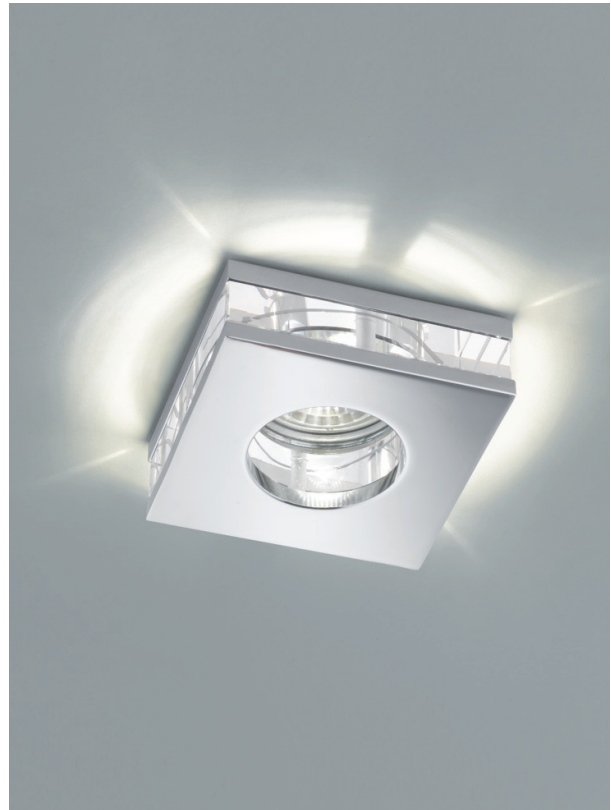

LV 50W Crystal DownlightIP65

RF267

Comprising a crystal glass suspended between 2 chrome finish discs. Suitable for all bathroom zones (except zone zero) Rated IP65.

Finish

Chrome

Arrangement

1 Light

Fixure Type

Recessed Ceiling Only