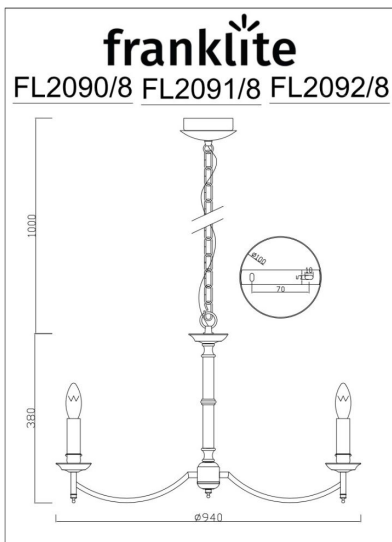

Petrushka 8lt Fitting

FL2091/8

Product Family

Petrushka

In bronze finish.

Finish

Bronze

Arrangement

8 Light

Fixure Type

Pendant

Line Drawing Image

Product Specifications

Shaded Lamp Max	: 40 W
Insulation	: Class 1 - single insulation, earthed
Fire Restriction	: No restriction
IP Rating	: 20
Number of Lamps	: 8
Lamp cap	: E14
Lamp Code	: L305
Lamp Max	: 10 W
Lumens	: 3760
LED K	: 2700
Height	: 430mm
Stock Weight	: 5.00 kg
Diameter	: 700 mm
Min Drop	: 580 mm
Max Drop	: 1430 mm
Dimmable	: Yes