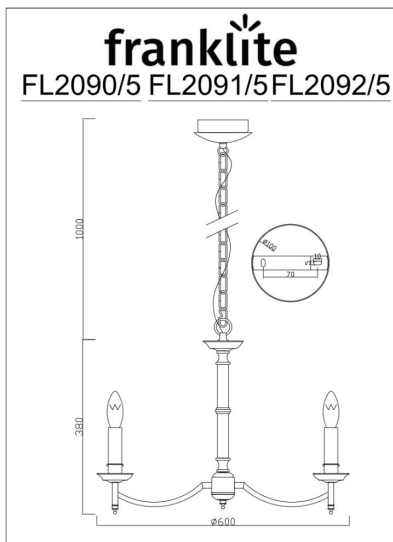

### Arrangement

5 Light

### Fixure Type

Pendant

### Line Drawing Image

### Product Specifications

Shaded Lamp Max	: 40 W
Insulation	: Class 1 - single insulation, earthed
Fire Restriction	: No restriction
IP Rating	: 20
Number of Lamps	: 5
Lamp cap	: E14
Lamp Code	: L305
Lamp Max	: 10 W
Lumens	: 2350
LED K	: 2700
Height	: 390mm
Stock Weight	: 3.50 kg
Diameter	: 600 mm
Min Drop	: 540 mm
Max Drop	: 1390 mm
Dimmable	: Yes