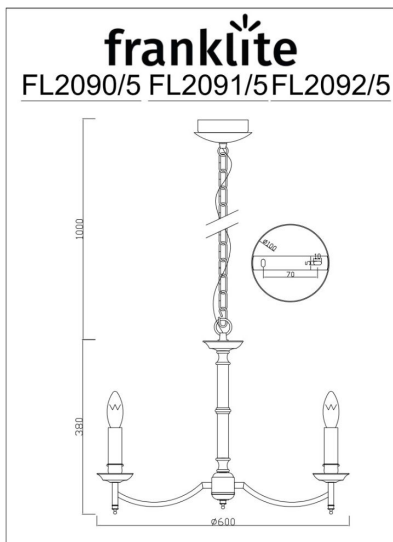

Petrushka 5lt Fitting

FL2090/5

Product Family

Petrushka

In chrome finish

Finish

Chrome

Arrangement

5 Light

Fixure Type

Pendant

Line Drawing Image

Product Specifications

Shaded Lamp Max	: 30 W
Insulation	: Class 1 - single insulation, earthed
Fire Restriction	: No restriction
IP Rating	: 20
Number of Lamps	: 5
Lamp cap	: E14
Lamp Code	: L305
Lamp Max	: 10 W
Lumens	: 2350
LED K	: 2700
Height	: 390mm
Stock Weight	: 4.00 kg
Diameter	: 600 mm
Min Drop	: 540 mm
Max Drop	: 1390 mm
Dimmable	: Yes