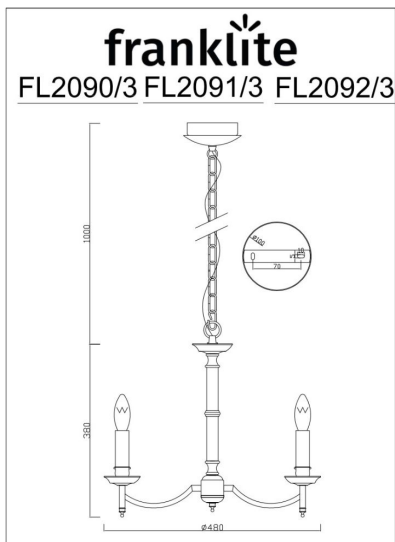

Petrushka 3lt Fitting

FL2091/3

Product Family

Petrushka

In bronze finish, Shown with beige silk candle clip shades. If shades are required, order 3 of shade number 1081. Price shown does NOT include shades

Finish

Bronze

Arrangement

3 Light

Fixture Type

Pendant

Line Drawing Image

Product Specifications

Shaded Lamp Max	: 30 W
Insulation	: Class 1 - single insulation, earthed
Fire Restriction	: No restriction
IP Rating	: 20
Number of Lamps	: 3
Lamp cap	: E14
Lamp Code	: L305
Lamp Max	: 10 W
Lumens	: 1410
LED K	: 2700
Height	: 330mm
Stock Weight	: 2.50 kg
Diameter	: 480 mm
Min Drop	: 430 mm
Max Drop	: 1330 mm
Dimmable	: Yes