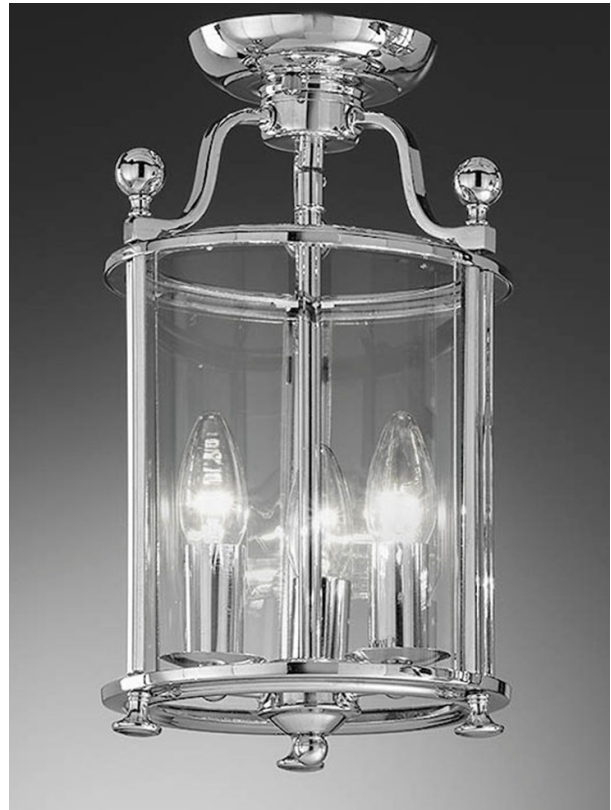

Pasillo 3 light Flush Lantern

LA7000/3

Product Family

Pasillo

In chrome finish with rounded glass panels

Finish

Chrome

Arrangement

3 Light

Fixture Type

Ceiling Flush

Product Specifications

Insulation	: Class 1 - single insulation, earthed
Fire Restriction	: No restriction
IP Rating	: 20
Number of Lamps	: 3
Lamp cap	: E14
Lamp Code	: L305
Lamp Max	: 10 W
Lumens	: 1410
LED K	: 2700
Height	: 360mm
Stock Weight	: 3.00 kg
Diameter	: 210 mm
Dimmable	: Yes