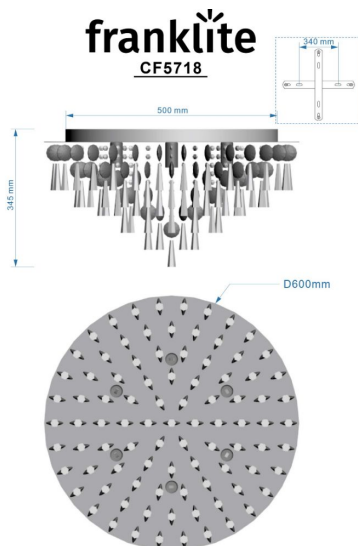

Jazzy 600mm Flush

CF5718

Product Family

Jazzy

Fitting in chrome finish with a variety of crystal glass drops graduating from the centre of the fitting

Finish

Chrome

Arrangement

6 Light

Fixure Type

Ceiling Flush

Line Drawing Image

Product Specifications

Insulation	: Class 1 - single insulation, earthed
Fire Restriction	: No restriction
IP Rating	: 20
Number of Lamps	: 6
Lamp cap	: E14
Lamp Code	: L305
Lamp Max	: 10 W
Lumens	: 2820
LED K	: 2700
Height	: 340mm
Stock Weight	: 9.55 kg
Diameter	: 600 mm
Dimmable	: Yes