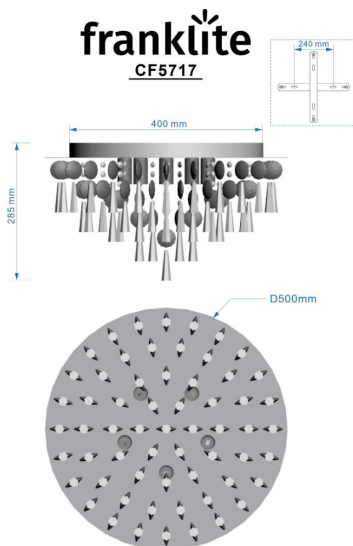

Jazzy 500mm Flush

CF5717

Product Family

Jazzy

Fitting in chrome finish with a variety of crystal glass drops graduating from the centre of the fitting

Finish

Chrome

Arrangement

5 Light

Fixture Type

Ceiling Flush

Line Drawing Image

Product Specifications

Insulation	: Class 1 - single insulation, earthed
Fire Restriction	: No restriction
IP Rating	: 20
Number of Lamps	: 5
Lamp cap	: E14
Lamp Code	: L305
Lamp Max	: 10 W
Lumens	: 2350
LED K	: 2700
Height	: 300mm
Stock Weight	: 7.00 kg
Diameter	: 500 mm
Dimmable	: Yes