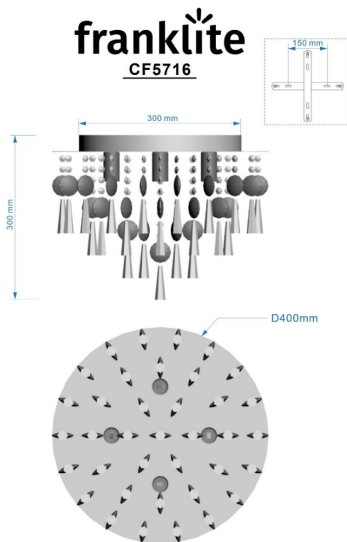

### Arrangement

4 Light

### Line Drawing Image

### Product Specifications

Insulation	: Class 1 - single insulation, earthed
Fire Restriction	: No restriction
IP Rating	: 20
Number of Lamps	: 4
Lamp cap	: E14
Lamp Code	: L305
Lamp Max	: 10 W
Lumens	: 1880
LED K	: 2700
Height	: 300mm
Stock Weight	: 4.50 kg
Diameter	: 400 mm
Dimmable	: Yes