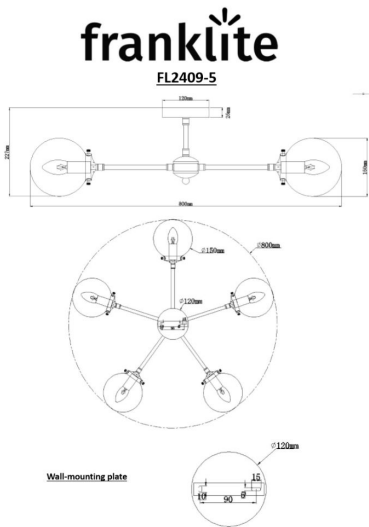

Attraction 5 lightFitting

FL2409-5

Product Family

Attraction

In matt black and antique gold finish with clear glass spheres. Designed for use on lower ceilings

Finish

Antique Silver

Arrangement

5 Light

Fixure Type

Ceiling Flush

Line Drawing Image

Product Specifications

Insulation	: Class 1 - single insulation, earthed
Fire Restriction	: No restriction
IP Rating	: 20
Number of Lamps	: 5
Lamp cap	: E14
Lamp Code	: L305
Lamp Max	: 10 W
Lumens	: 2350
LED K	: 2700
Height	: 230mm
Stock Weight	: 4.00 kg
Diameter	: 800 mm
Dimmable	: Yes