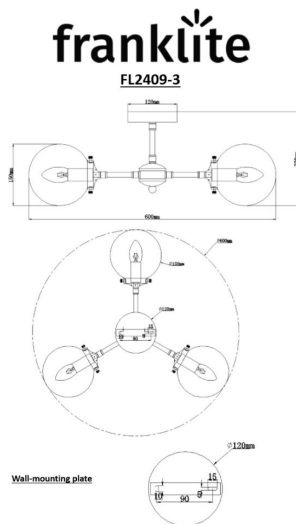

3 Light

Fixure Type

Ceiling Flush

Line Drawing Image

Product Specifications

Insulation	: Class 1 - single insulation, earthed
Fire Restriction	: No restriction
IP Rating	: 20
Number of Lamps	: 3
Lamp cap	: E14
Lamp Code	: L305
Lamp Max	: 10 W
Lumens	: 1410
LED K	: 2700
Height	: 230mm
Stock Weight	: 2.40 kg
Diameter	: 600 mm
Dimmable	: Yes