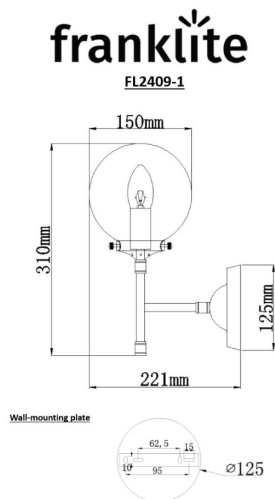

### Arrangement

1 Light

### Fixure Type

Wall Bracket

### Line Drawing Image

### Product Specifications

Insulation	: Class 1 - single insulation, earthed
Fire Restriction	: No restriction
IP Rating	: 20
Number of Lamps	: 1
Lamp cap	: E14
Lamp Code	: L305
Lamp Max	: 10 W
Lumens	: 470
LED K	: 2700
Height	: 310mm
Stock Weight	: 0.90 kg
Diameter	: 150 mm
Dimmable	: Yes