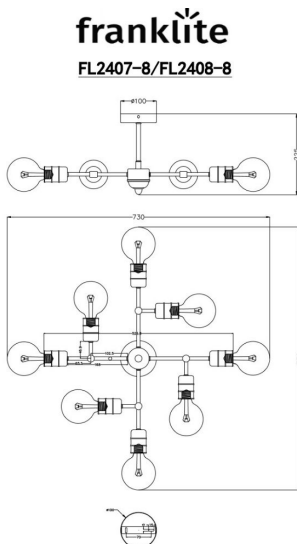

Impact 8 light Fitting

FL2408-8

Product Family

Impact

In gunmetal finish. Designed for use with exposed decorative filament LED lamps.

Finish

Gunmetal

Arrangement

8 Light

Fixure Type

Ceiling / Wall

Line Drawing Image

Product Specifications

Insulation	: Class 1 - single insulation, earthed
Fire Restriction	: No restriction
IP Rating	: 20
Number of Lamps	: 8
Lamp cap	: E27
Lamp Code	: L324
Lamp Max	: 15 W
Lumens	: 4000
LED K	: 2300
Height	: 230mm
Stock Weight	: 1.90 kg
Diameter	: 750 mm
Dimmable	: Yes