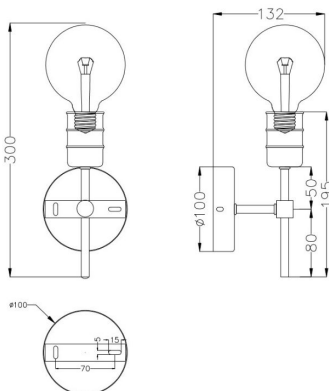

Arrangement

1 Light

Fixture Type

Wall Bracket

Line Drawing Image

franklite

FL2407-1/FL2408-1

Product Specifications

Insulation	: Class 1 - single insulation, earthed
Fire Restriction	: No restriction
IP Rating	: 20
Number of Lamps	: 1
Lamp cap	: E27
Lamp Code	: L324
Lamp Max	: 15 W
Lumens	: 500
LED K	: 2300
Height	: 315mm
Width	: 100mm
Stock Weight	: 0.30 kg
Dimmable	: Yes