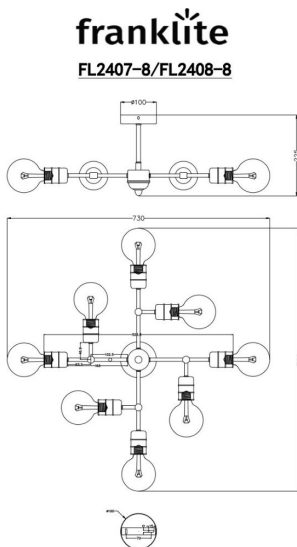

Impact 8 light Fitting

FL2407-8

Product Family

Impact

In antique brass finish. Designed for use with exposed decorative filament LED lamps.

Finish

Antique Brass

Arrangement

8 Light

Fixure Type

Ceiling / Wall

Line Drawing Image

Product Specifications

Insulation	: Class 1 - single insulation, earthed
Fire Restriction	: No restriction
IP Rating	: 20
Number of Lamps	: 8
Lamp cap	: E27
Lamp Code	: L310
Lamp Max	: 15 W
Lumens	: 2560
LED K	: 2100
Height	: 230mm
Stock Weight	: 2.00 kg
Diameter	: 750 mm
Dimmable	: Yes