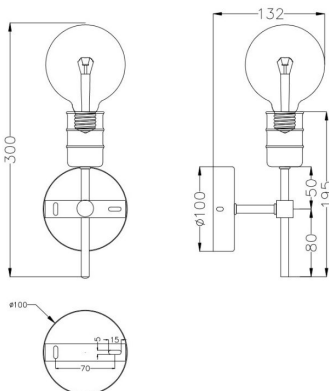

Arrangement

1 Light

Fixure Type

Wall Bracket

Line Drawing Image

franklite

FL2407-1/FL2408-1

Product Specifications

Insulation	: Class 1 - single insulation, earthed
Fire Restriction	: No restriction
IP Rating	: 20
Number of Lamps	: 1
Lamp cap	: E27
Lamp Code	: L310
Lamp Max	: 15 W
Lumens	: 320
LED K	: 2100
Height	: 315mm
Width	: 100mm
Stock Weight	: 0.30 kg
Dimmable	: Yes