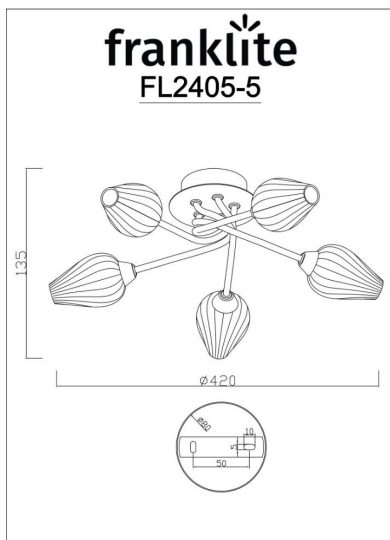

Finish

Satin Nickel

Arrangement

5 Light

Fixture Type

Ceiling Flush

Line Drawing Image

Product Specifications

Insulation	: Class 1 - single insulation, earthed
Fire Restriction	: No restriction
IP Rating	: 20
Number of Lamps	: 5
Lamp cap	: G9
Lamp Code	: L308
Lamp Max	: 33 W
Lumens	: 1250
LED K	: 3000
Height	: 140mm
Stock Weight	: 1.20 kg
Diameter	: 420 mm
Dimmable	: Yes