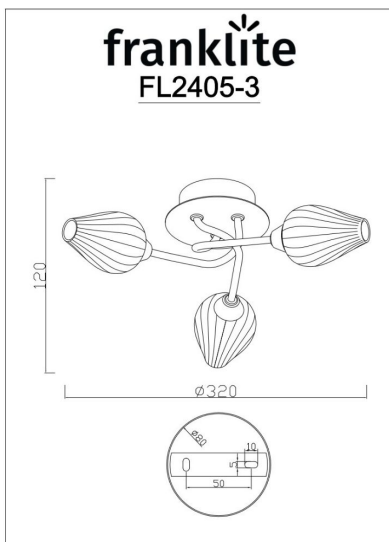

Finish

Satin Nickel

Arrangement

3 Light

Fixture Type

Ceiling Flush

Line Drawing Image

Product Specifications

Insulation	: Class 1 - single insulation, earthed
Fire Restriction	: No restriction
IP Rating	: 20
Number of Lamps	: 3
Lamp cap	: G9
Lamp Code	: L308
Lamp Max	: 33 W
Lumens	: 750
LED K	: 3000
Height	: 125mm
Stock Weight	: 0.80 kg
Diameter	: 350 mm
Dimmable	: Yes