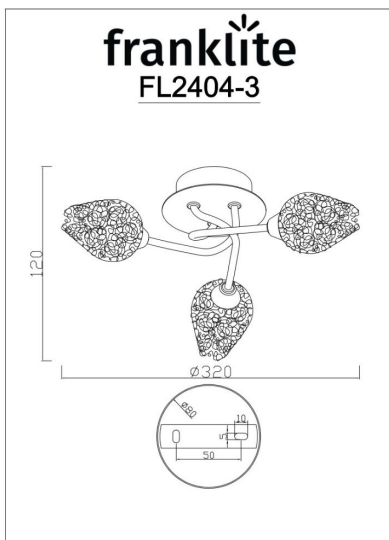

Ocarina 3 light Fitting

FL2404-3

Product Family

Ocarina

In chrome finish with small decorative mesh 'pods' covering the lamps. Suitable for dimming if used with mains voltage G9 lamps. LED G9 lamps may be used but suitability for dimming will depend on the lamp and switch used.

Finish

Chrome

Arrangement

3 Light

Fixture Type

Ceiling Flush

Line Drawing Image

Product Specifications

Insulation	: Class 1 - single insulation, earthed
Fire Restriction	: No restriction
IP Rating	: 20
Number of Lamps	: 3
Lamp cap	: G9
Lamp Code	: L308
Lamp Max	: 33 W
Lumens	: 750
LED K	: 3000
Height	: 130mm
Stock Weight	: 0.80 kg
Diameter	: 360 mm
Dimmable	: Yes