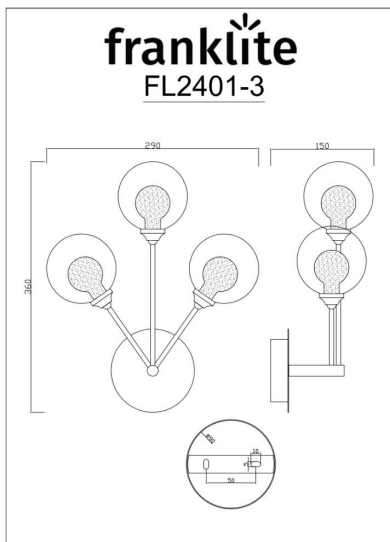

### Arrangement

3 Light

### Fixture Type

Wall Bracket

### Line Drawing Image

### Product Specifications

Insulation	: Class 1 - single insulation, earthed
Fire Restriction	: No restriction
IP Rating	: 20
Number of Lamps	: 3
Lamp cap	: G9
Lamp Code	: L308
Lamp Max	: 5 W
Lumens	: 750
LED K	: 3000
Height	: 360mm
Width	: 310mm
Stock Weight	: 1.10 kg
Dimmable	: Yes