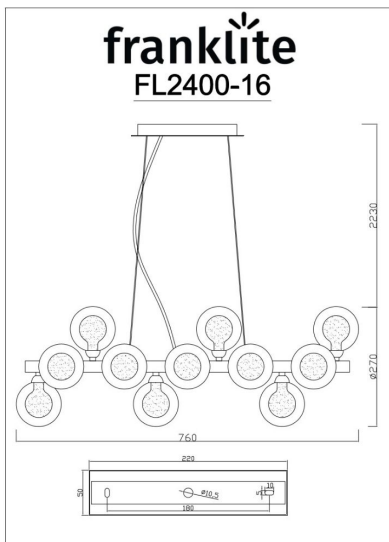

Finish

Chrome

Arrangement

16 Light

Fixture Type

Pendant

Line Drawing Image

Product Specifications

Insulation	: Class 2 - double insulation, no earth
Fire Restriction	: No restriction
IP Rating	: 20
Number of Lamps	: 16
Lamp cap	: G9
Lamp Code	: L308
Lamp Max	: 5 W
Lumens	: 4000
LED K	: 3000
Width	: 260mm
Length	: 760mm
Min Drop	: 430 mm
Max Drop	: 2500 mm
Dimmable	: Yes