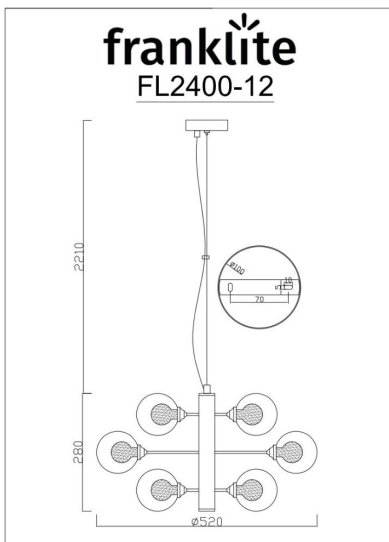

Bubble 12lt Fitting

FL2400-12

Product Family

Bubble

In chrome finish with clear glass spheres which have a smaller opal inner glass spheres. Suitable for use with LED G9 lamps only. Suitability for dimming will depend on the lamp and switch used.

Finish

Chrome

Arrangement

12 Light

Fixture Type

Pendant

Line Drawing Image

Product Specifications

Insulation	: Class 2 - double insulation, no earth
Fire Restriction	: No restriction
IP Rating	: 20
Number of Lamps	: 12
Lamp cap	: G9
Lamp Code	: L308
Lamp Max	: 5 W
Lumens	: 3000
LED K	: 3000
Diameter	: 530 mm
Min Drop	: 450 mm
Max Drop	: 2500 mm
Dimmable	: Yes