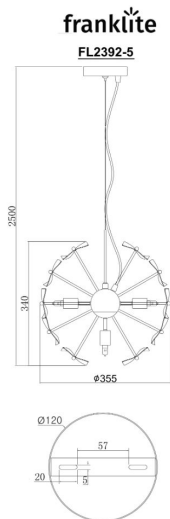

### Arrangement

5 Light

### Fixure Type

Pendant

### Line Drawing Image

### Product Specifications

Insulation	: Class 1 - single insulation, earthed
Fire Restriction	: No restriction
IP Rating	: 20
Number of Lamps	: 5
Lamp cap	: G9
Lamp Code	: L308
Lamp Max	: 33 W
Lumens	: 1250
LED K	: 3000
Height	: 355mm
Stock Weight	: 2.67 kg
Diameter	: 355 mm
Min Drop	: 400 mm
Max Drop	: 2500 mm
Dimmable	: Yes