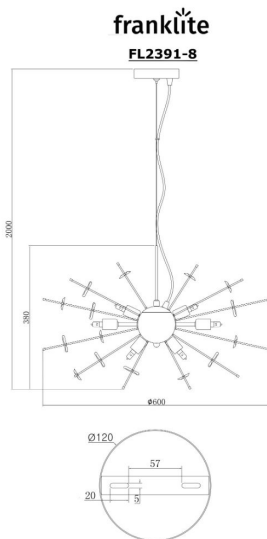

Finish

Chrome

Arrangement

8 Light

Fixure Type

Pendant

Line Drawing Image

Product Specifications

Insulation	: Class 1 - single insulation, earthed
Fire Restriction	: No restriction
IP Rating	: 20
Number of Lamps	: 8
Lamp cap	: G9
Lamp Code	: L308
Lamp Max	: 33 W
Lumens	: 2000
LED K	: 3000
Diameter	: 600 mm
Min Drop	: 500 mm
Max Drop	: 2000 mm
Dimmable	: Yes