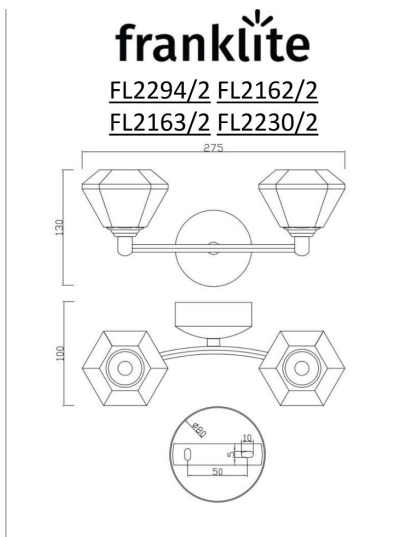

Finish

Bronze

Arrangement

2 Light

Fixure Type

Wall Bracket

Line Drawing Image

Product Specifications

Insulation	: Class 1 - single insulation, earthed
Fire Restriction	: No restriction
IP Rating	: 20
Number of Lamps	: 2
Lamp cap	: G9
Lamp Code	: L308
Lamp Max	: 33 W
Lumens	: 500
LED K	: 3000
Height	: 125mm
Width	: 270mm
Stock Weight	: 1.00 kg
Dimmable	: Yes