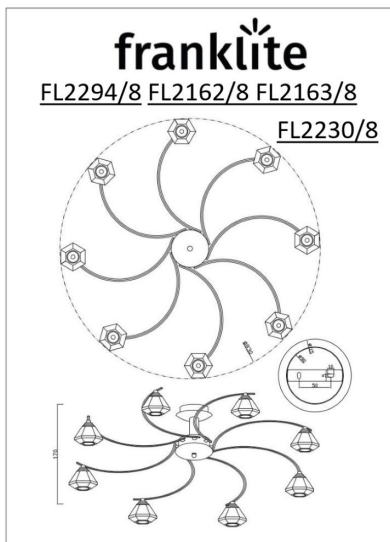

Twista 8lt Fitting

FL2162/8

Product Family

Twista

In chrome finish with clear crystal glasses. Suitable for dimming if used with mains voltage halogen lamps. LED G9 lamps may be used but suitability for dimming will depend on the lamp and switch used.

Finish

Chrome

Arrangement

8 Light

Fixture Type

Ceiling Flush

Line Drawing Image

Product Specifications

Insulation	: Class 1 - single insulation, earthed
Fire Restriction	: No restriction
IP Rating	: 20
Number of Lamps	: 8
Lamp cap	: G9
Lamp Code	: L308
Lamp Max	: 33 W
Lumens	: 2000
LED K	: 3000
Height	: 190mm
Stock Weight	: 6.00 kg
Diameter	: 820 mm
Dimmable	: Yes