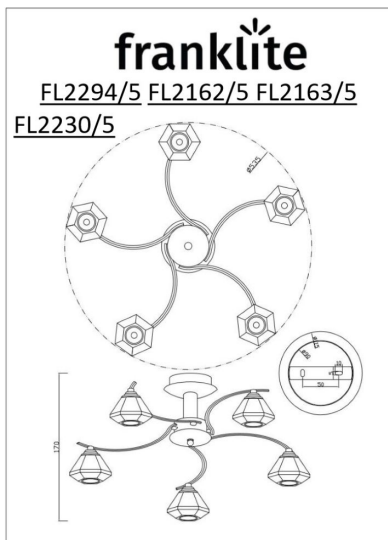

Finish

Chrome

Arrangement

5 Light

Fixture Type

Ceiling Flush

Line Drawing Image

Product Specifications

Insulation	: Class 1 - single insulation, earthed
Fire Restriction	: No restriction
IP Rating	: 20
Number of Lamps	: 5
Lamp cap	: G9
Lamp Code	: L308
Lamp Max	: 33 W
Lumens	: 1250
LED K	: 3000
Height	: 190mm
Stock Weight	: 4.00 kg
Diameter	: 560 mm
Dimmable	: Yes