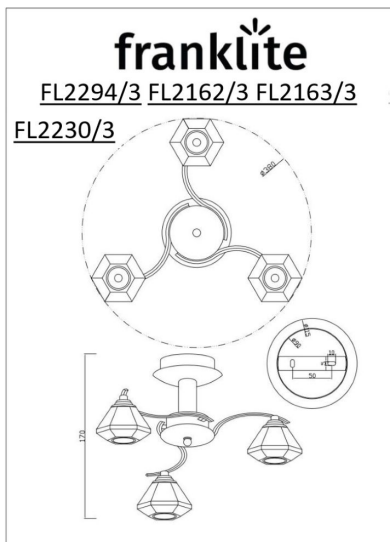

Finish

Chrome

Arrangement

3 Light

Fixture Type

Ceiling Flush

Line Drawing Image

Product Specifications

Insulation	: Class 1 - single insulation, earthed
Fire Restriction	: No restriction
IP Rating	: 20
Number of Lamps	: 3
Lamp cap	: G9
Lamp Code	: L308
Lamp Max	: 33 W
Lumens	: 750
LED K	: 3000
Height	: 190mm
Stock Weight	: 2.20 kg
Diameter	: 400 mm
Dimmable	: Yes