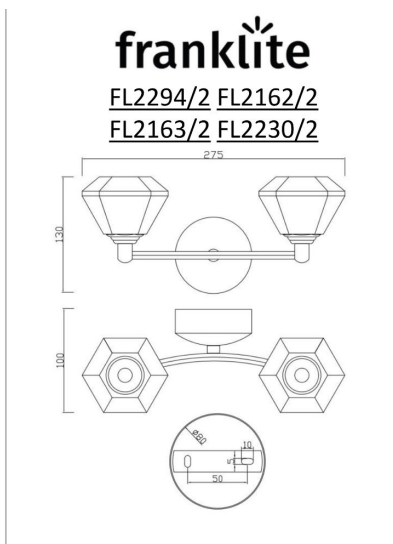

Finish

Chrome

Arrangement

2 Light

Fixture Type

Wall Bracket

Line Drawing Image

Product Specifications

Insulation	: Class 1 - single insulation, earthed
Fire Restriction	: No restriction
IP Rating	: 20
Number of Lamps	: 2
Lamp cap	: G9
Lamp Code	: L308
Lamp Max	: 33 W
Lumens	: 500
LED K	: 3000
Height	: 125mm
Width	: 270mm
Stock Weight	: 1.00 kg
Dimmable	: Yes