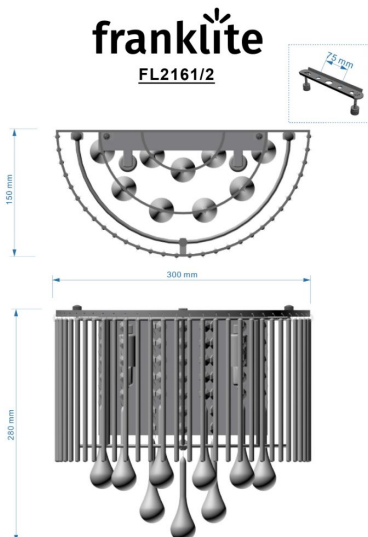

Spirit 2lt Bracket

FL2161/2

Product Family

Spirit

Chrome finish wall bracket with small crystal drops inside a lurex fabric shade with glass rod drops. Suitable for dimming if used with mains voltage halogen lamps. LED G9 lamps may be used but suitability for dimming will depend on the lamp and switch used.

Finish

Chrome

Arrangement

2 Light

Fixture Type

Wall Bracket

Line Drawing Image

Product Specifications

Insulation	: Class 1 - single insulation, earthed
Fire Restriction	: No restriction
IP Rating	: 20
Number of Lamps	: 2
Lamp cap	: G9
Lamp Code	: L308
Lamp Max	: 33 W
Lumens	: 500
LED K	: 3000
Height	: 270mm
Width	: 300mm
Stock Weight	: 2.28 kg
Dimmable	: Yes