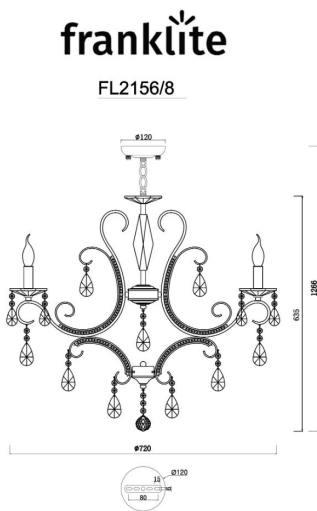

Brocade 8lt Fitting

FL2156/8

Product Family

Brocade

In chrome finish with crystal glass drops, tiny crystals set into the arms and a crystal column.

Finish

Chrome

Arrangement

8 Light

Fixture Type

Pendant

Line Drawing Image

Product Specifications

Shaded Lamp Max	: 40 W
Insulation	: Class 1 - single insulation, earthed
Fire Restriction	: No restriction
IP Rating	: 20
Number of Lamps	: 8
Lamp cap	: E14
Lamp Code	: L305
Lamp Max	: 10 W
Lumens	: 3760
LED K	: 2700
Height	: 700mm
Stock Weight	: 6.00 kg
Diameter	: 720 mm
Min Drop	: 830 mm
Max Drop	: 1270 mm
Dimmable	: Yes