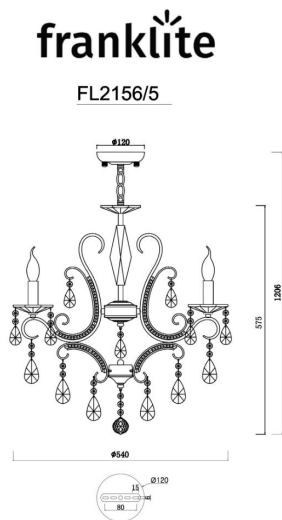

Brocade 5lt Fitting

FL2156/5

Product Family

Brocade

In chrome finish with crystal glass drops, tiny crystals set into the arms and a crystal column.

Finish

Chrome

Arrangement

5 Light

Fixture Type

Pendant

Line Drawing Image

Product Specifications

Shaded Lamp Max	: 40 W
Insulation	: Class 1 - single insulation, earthed
Fire Restriction	: No restriction
IP Rating	: 20
Number of Lamps	: 5
Lamp cap	: E14
Lamp Code	: L305
Lamp Max	: 10 W
Lumens	: 2350
LED K	: 2700
Height	: 590mm
Stock Weight	: 4.00 kg
Diameter	: 540 mm
Min Drop	: 720 mm
Max Drop	: 1210 mm
Dimmable	: Yes