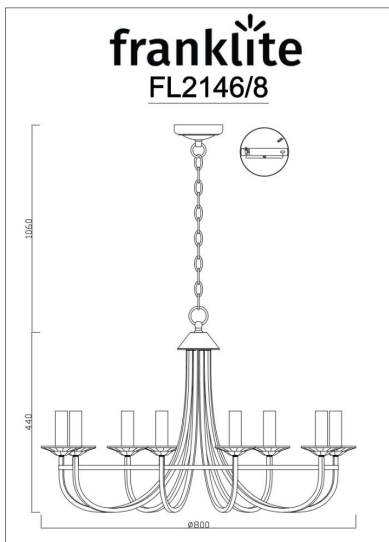

franklite

Carousel 8lt Fitting

FL2146/8

Product Family

Carousel

In chrome finish with crystal candle pans. Shown with pleated burgundy candle clip shades which are optional. If shades are required order 8 of shade number 1111. Price shown does NOT include the shades.

Finish

Chrome

Arrangement

8 Light

Fixure Type

Pendant

Line Drawing Image

Product Specifications

Shaded Lamp Max	: 30 W
Insulation	: Class 1 - single insulation, earthed
Fire Restriction	: No restriction
IP Rating	: 20
Number of Lamps	: 8
Lamp cap	: E14
Lamp Code	: L305
Lamp Max	: 10 W
Lumens	: 3760
LED K	: 2700
Height	: 520mm
Stock Weight	: 10.10 kg
Min Drop	: 630 mm
Max Drop	: 1500 mm
Dimmable	: Yes