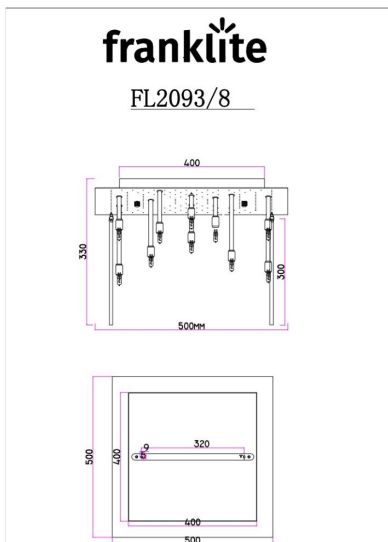

Finish

Chrome

Arrangement

8 Light

Fixture Type

Ceiling Flush

Line Drawing Image

Product Specifications

Insulation	: Class 1 - single insulation, earthed
Fire Restriction	: No restriction
IP Rating	: 20
Number of Lamps	: 8
Lamp cap	: G9
Lamp Code	: L308
Lamp Max	: 33 W
Lumens	: 2000
LED K	: 3000
Height	: 350mm
Width	: 500mm
Length	: 500mm
Stock Weight	: 10.10 kg
Dimmable	: Yes