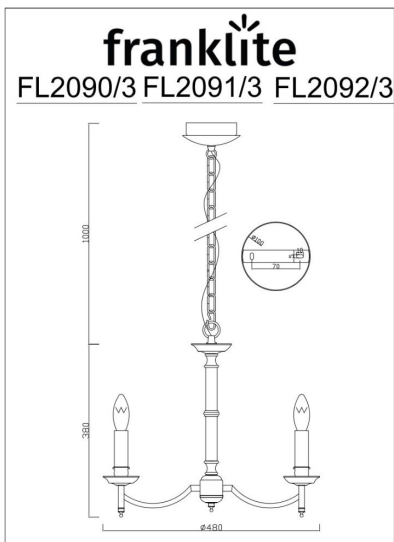

Petrushka 3lt Fitting

FL2090/3

Product Family

Petrushka

In chrome finish shown with patterned burgundy silk candle clip shades. If shades are required, order 3 of shade number 1082. Price shown does NOT include shades.

Finish

Chrome

Arrangement

3 Light

Fixture Type

Pendant

Line Drawing Image

Product Specifications

Shaded Lamp Max	: 40 W
Insulation	: Class 1 - single insulation, earthed
Fire Restriction	: No restriction
IP Rating	: 20
Number of Lamps	: 3
Lamp cap	: E14
Lamp Code	: L305
Lamp Max	: 10 W
Lumens	: 1410
LED K	: 2700
Height	: 330mm
Stock Weight	: 3.00 kg
Diameter	: 480 mm
Min Drop	: 430 mm
Max Drop	: 1330 mm
Dimmable	: Yes