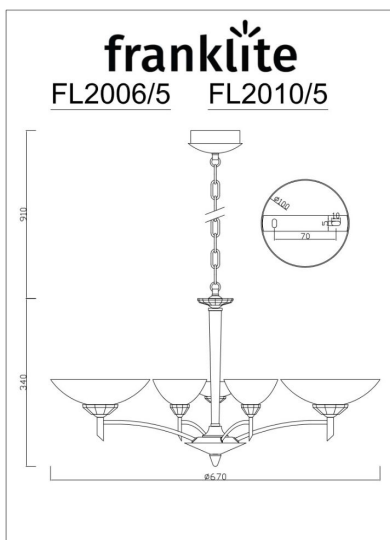

Finish

Bronze

Arrangement

5 Light

Fixture Type

Pendant

Line Drawing Image

Product Specifications

Insulation	: Class 1 - single insulation, earthed
Fire Restriction	: No restriction
IP Rating	: 20
Number of Lamps	: 5
Lamp cap	: G9
Lamp Code	: L308
Lamp Max	: 33 W
Lumens	: 1250
LED K	: 3000
Height	: 360mm
Stock Weight	: 5.00 kg
Diameter	: 680 mm
Min Drop	: 380 mm
Max Drop	: 1320 mm
Dimmable	: Yes