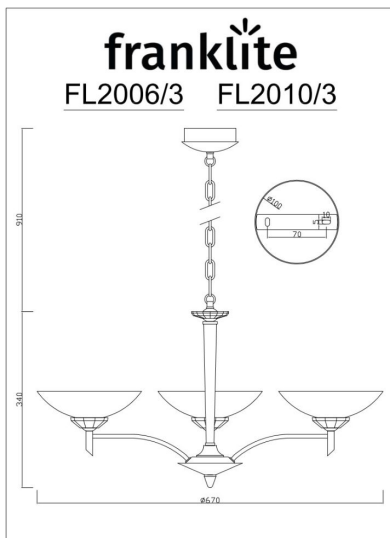

Finish

Bronze

Arrangement

3 Light

Fixure Type

Pendant

Line Drawing Image

Product Specifications

Insulation	: Class 1 - single insulation, earthed
Fire Restriction	: No restriction
IP Rating	: 20
Number of Lamps	: 3
Lamp cap	: G9
Lamp Code	: L308
Lamp Max	: 33 W
Lumens	: 750
LED K	: 3000
Height	: 360mm
Stock Weight	: 4.00 kg
Diameter	: 660 mm
Min Drop	: 380 mm
Max Drop	: 1320 mm
Dimmable	: Yes