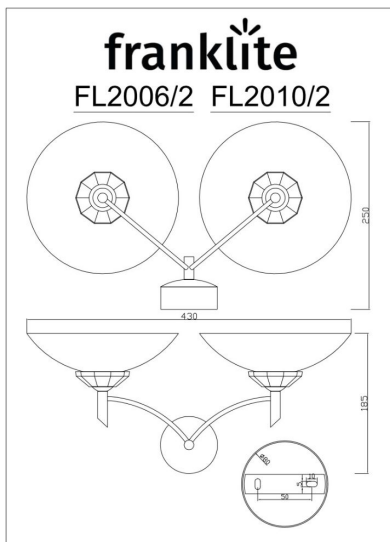

Finish

Bronze

Arrangement

2 Light

Fixture Type

Wall Bracket

Line Drawing Image

Product Specifications

Insulation	: Class 1 - single insulation, earthed
Fire Restriction	: No restriction
IP Rating	: 20
Number of Lamps	: 2
Lamp cap	: G9
Lamp Code	: L308
Lamp Max	: 33 W
Lumens	: 500
LED K	: 3000
Height	: 185mm
Width	: 460mm
Stock Weight	: 2.00 kg
Dimmable	: Yes