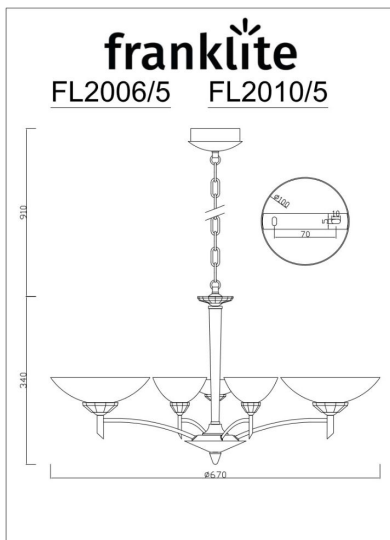

### Arrangement

5 Light

### Fixture Type

Pendant

### Line Drawing Image

### Product Specifications

Insulation	: Class 1 - single insulation, earthed
Fire Restriction	: No restriction
IP Rating	: 20
Number of Lamps	: 5
Lamp cap	: G9
Lamp Code	: L308
Lamp Max	: 33 W
Lumens	: 1250
LED K	: 3000
Height	: 360mm
Stock Weight	: 5.00 kg
Diameter	: 680 mm
Min Drop	: 380 mm
Max Drop	: 1320 mm
Dimmable	: Yes