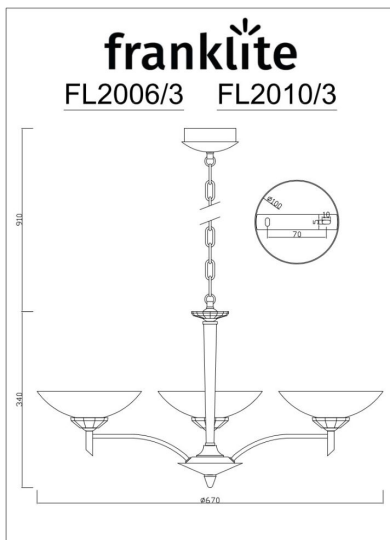

Finish

Chrome

Arrangement

3 Light

Fixture Type

Pendant

Line Drawing Image

Product Specifications

Insulation	: Class 1 - single insulation, earthed
Fire Restriction	: No restriction
IP Rating	: 20
Number of Lamps	: 3
Lamp cap	: G9
Lamp Code	: L308
Lamp Max	: 33 W
Lumens	: 750
LED K	: 3000
Height	: 360mm
Stock Weight	: 3.62 kg
Diameter	: 660 mm
Min Drop	: 380 mm
Max Drop	: 1320 mm
Dimmable	: Yes