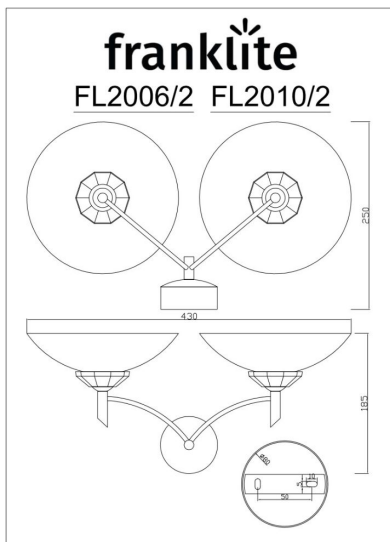

Finish

Chrome

Arrangement

2 Light

Fixture Type

Wall Bracket

Line Drawing Image

Product Specifications

Insulation	: Class 1 - single insulation, earthed
Fire Restriction	: No restriction
IP Rating	: 20
Number of Lamps	: 2
Lamp cap	: G9
Lamp Code	: L308
Lamp Max	: 33 W
Lumens	: 500
LED K	: 3000
Height	: 185mm
Width	: 460mm
Stock Weight	: 2.00 kg
Dimmable	: Yes