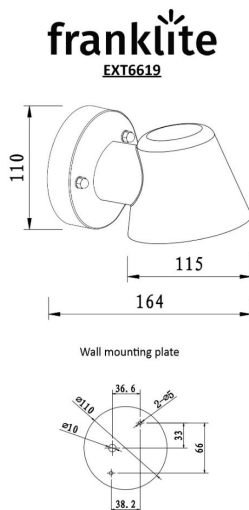

1 Light

Fixture Type

Wall Bracket

Line Drawing Image

Product Specifications

| | |
|------------------|--|
| Insulation | : Class 1 - single insulation, earthed |
| Fire Restriction | : No restriction |
| IP Rating | : 44 |
| Number of Lamps | : 1 |
| Lamp cap | : GU10 |
| Lamp Code | : L300 |
| Lamp Max | : 10 W |
| Lumens | : 350 |
| LED K | : 3000 |
| Height | : 110mm |
| Width | : 115mm |
| Stock Weight | : 1.00 kg |
| Dimmable | : Yes |