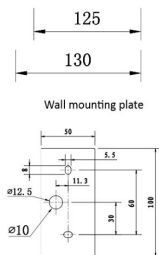

1 Light

Fixture Type

Wall Flush

Line Drawing Image

franklite
EXT6617 & EXT6618

Product Specifications

Insulation	: Class 1 - single insulation, earthed
Fire Restriction	: No restriction
IP Rating	: 44
Number of Lamps	: 1
Lamp cap	: E27
Lamp Code	: L268
Lamp Max	: 15 W
Lumens	: 806
LED K	: 2700
Height	: 175mm
Width	: 125mm
Stock Weight	: 1.00 kg
Dimmable	: Yes