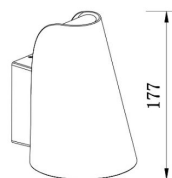

Exto Small Flush Exterior

EXT6617

Product Family

Exto

Wall light in a white finish which illuminates downwards.

Finish

White

Arrangement

1 Light

Fixture Type

Wall Flush

Line Drawing Image

franklite
EXT6617 & EXT6618

Product Specifications

Insulation	: Class 1 - single insulation, earthed
Fire Restriction	: No restriction
IP Rating	: 44
Number of Lamps	: 1
Lamp cap	: E27
Lamp Code	: L268
Lamp Max	: 15 W
Lumens	: 806
LED K	: 2700
Height	: 175mm
Width	: 125mm
Stock Weight	: 1.00 kg
Dimmable	: Yes