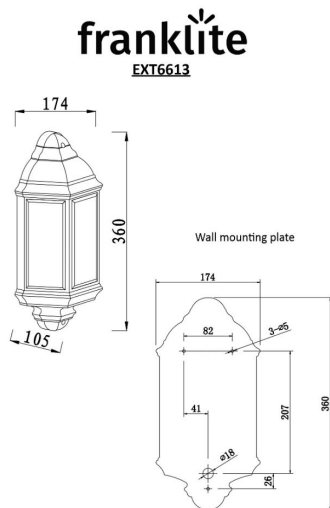

1 Light

Fixure Type

Wall Flush

Line Drawing Image

Product Specifications

Insulation	: Class 1 - single insulation, earthed
Fire Restriction	: No restriction
IP Rating	: 44
Number of Lamps	: 1
Lamp cap	: E27
Lamp Code	: L268
Lamp Max	: 60 W
Lumens	: 806
LED K	: 2700
Height	: 360mm
Width	: 170mm
Stock Weight	: 2.00 kg
Dimmable	: Yes