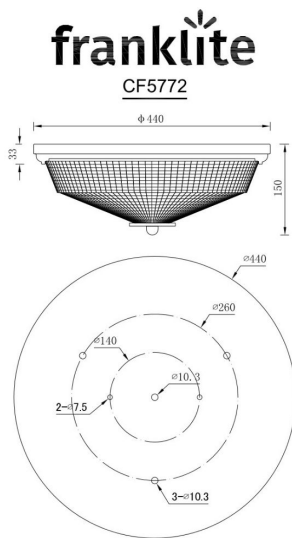

Concept 440mm FlushFitting. IP44

CF5772

Product Family

Concept

In chrome finish with clear textured glasses.

Finish

Chrome

Arrangement

3 Light

Fixture Type

Ceiling / Wall

Line Drawing Image

Product Specifications

| | |
|------------------|--|
| Insulation | : Class 1 - single insulation, earthed |
| Fire Restriction | : No restriction |
| IP Rating | : 44 |
| Number of Lamps | : 3 |
| Lamp cap | : E27 |
| Lamp Code | : L268 |
| Lamp Max | : 40 W |
| Lumens | : 2418 |
| LED K | : 2700 |
| Height | : 150mm |
| Stock Weight | : 7.36 kg |
| Diameter | : 440 mm |
| Dimmable | : Yes |