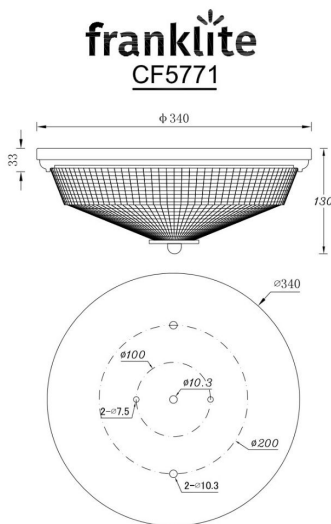

franklite

Concept 340mm FlushFitting. IP44

CF5771

Product Family

Concept

In chrome finish with clear textured glass.

Finish

Chrome

Arrangement

2 Light

Fixure Type

Ceiling / Wall

Line Drawing Image

Product Specifications

Insulation	: Class 1 - single insulation, earthed
Fire Restriction	: No restriction
IP Rating	: 44
Number of Lamps	: 2
Lamp cap	: E27
Lamp Code	: L268
Lamp Max	: 60 W
Lumens	: 1612
LED K	: 2700
Height	: 130mm
Stock Weight	: 4.15 kg
Diameter	: 340 mm
Dimmable	: Yes