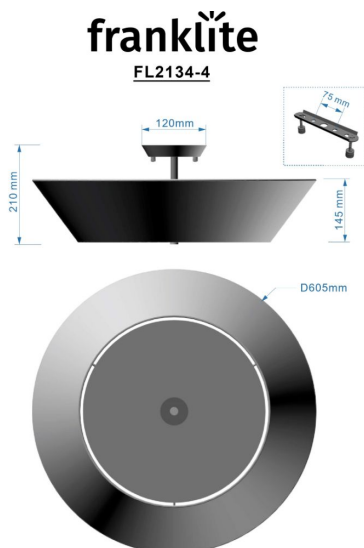

## 600mm Circular Flush Shade

FL2134/4

In cream pleated fabric with a satin glass base

### Arrangement

4 Light

### Line Drawing Image